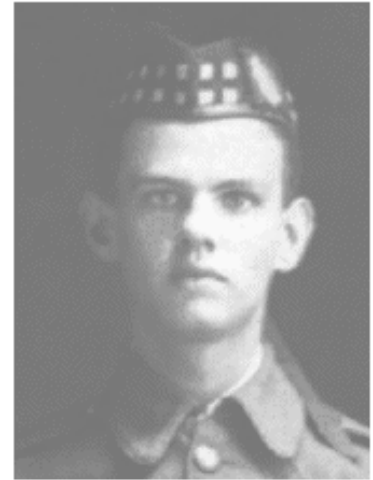

Produced - 04/10/2010

Sheet 31

Family Sheet for **HENN/Christian Dudlief ("Chris")**
Birth Date: 11/10/ Birth Place:
Death Date: 1980 Death Place:
Christening Date: Christening Place:
Sex: Male
Misc Info:
Adopted?: No
Branch: Root Branch
Education:
Residence:
Occupation:
Closest Friend:
Characteristics:
Burial:
    Cemetery:
    Section:
    Plot:

Photo Caption:
Notes:

Parents on sheet: 30

Spouse: **FURLONG/Dorothy**
Birth Date: 13/08/ Birth Place:
Death Date: 29/07/1981 Death Place:
Christening Date: Christening Place:
Sex: Female
Misc Info:
Adopted?: No
Branch: Root Branch
Education:
Residence:
Occupation:
Closest Friend:
Characteristics:
Burial:
    Cemetery:
    Section:
    Plot:
Photo Caption:
Notes:

Marriage Information

Marriage Date:
Marriage Place:
Marriage End Date:
Marriage Status Still Married

Children
HENN/Randall

BirthDate
06/1940

Sheet Number