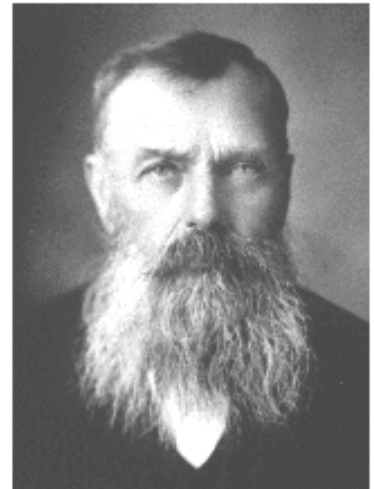

Photo Caption: circa 1905
 Notes:

Came to South Africa from Holland as a teenager with his younger brother. Grew up on the farm BOESMANSVLEI in Breede River.

<http://home.tiscali.nl/schenkel/za.htm>

Emigranten Naar Zuid-Africa
 Voor meer informatie: Jocé Schenkel - van der Klashorst
jvdklashorst@tiscali.nl